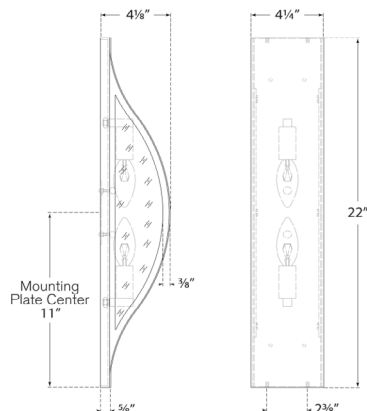

Avant Medium Linear Sconce

KW 2702PN-FG

Materials Shown

Polished Nickel with Frosted Glass

Available in

Antique-Burnished Brass

Bronze

Polished Nickel

Dimensions

O/A Height: 22"

Width: 4.25"

Extension: 4.25"

Backplate: 4.25" x 22" Rectangle

Socket

2 - E12 candelabra

Wattage

2 - 60 B11

Weight

6lbs