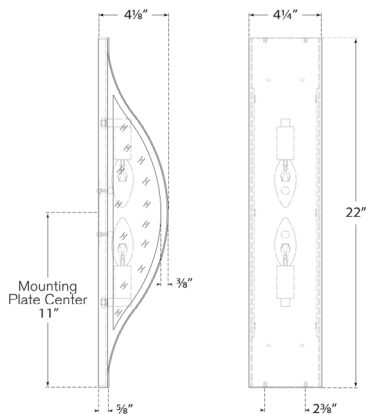

Avant Medium Linear Sconce

KW 2702BZ-FG

Materials Shown

Bronze with Frosted Glass

Available in

**Antique-Burnished Brass
Bronze**

Polished Nickel

Dimensions

O/A Height: 22"

Width: 4.25"

Extension: 4.25"

Backplate: 4.25" x 22" Rectangle

Socket

2 - E12 candelabra

Wattage

2 - 60 B11

Weight

6lbs