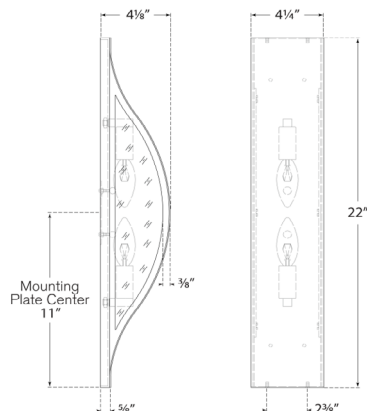

Avant Medium Linear Sconce

KW 2702AB-FG

Materials Shown

**Antique-Burnished Brass with
Frosted Glass**

Available in

**Antique-Burnished Brass
Bronze
Polished Nickel**

Dimensions

O/A Height: 22"

Width: 4.25"

Extension: 4.25"

Backplate: 4.25" x 22" Rectangle

Socket

2 - E12 candelabra

Wattage

2 - 60 B11

Weight

6lbs